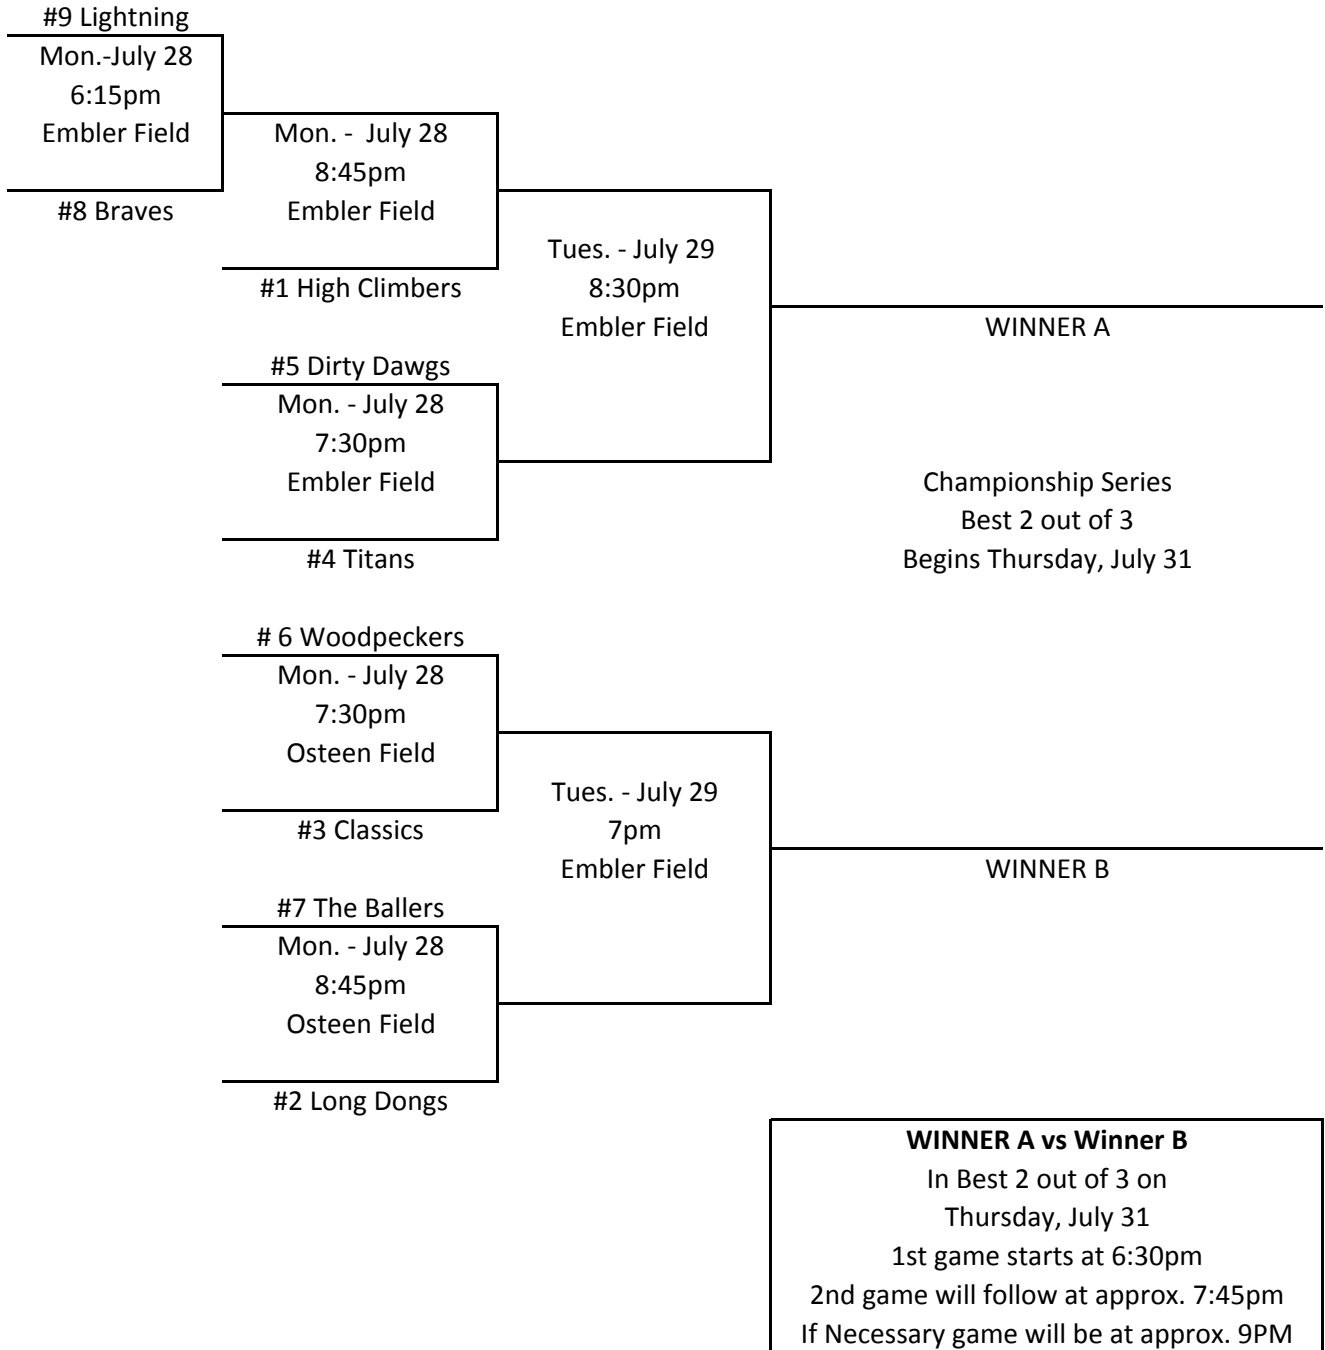

2008
City of Anderson Parks Recreation
Adult Tennis Baseball Tournament

All regular season rules apply.
 If rain out everything will move to the next day with exception of Sunday.
 *Home team determined by a coin toss.
 Championship 1st game determined by a coin toss.
 2nd game of championship home team alternates.
 If necessary game will again be determined by coin toss, if it has to be played.